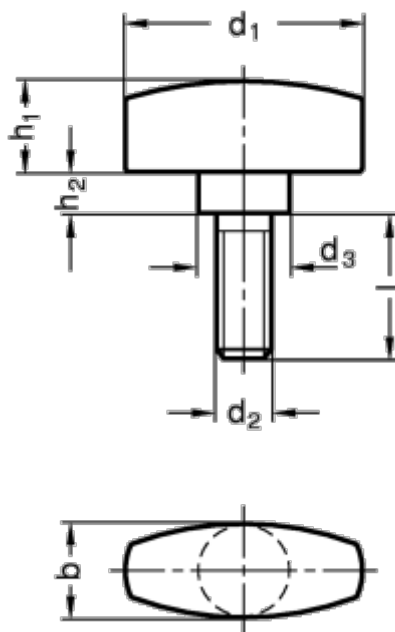

Article number: 201302900E

Description: E+G Wing screw GN 433-26-M6-20-MT  
St. steel

## Measures

b	= 11
d1	= 26
d2	= M6
d3	= 10
h1	= 10
h2	= 4.5
l	= 20
t min	= 8